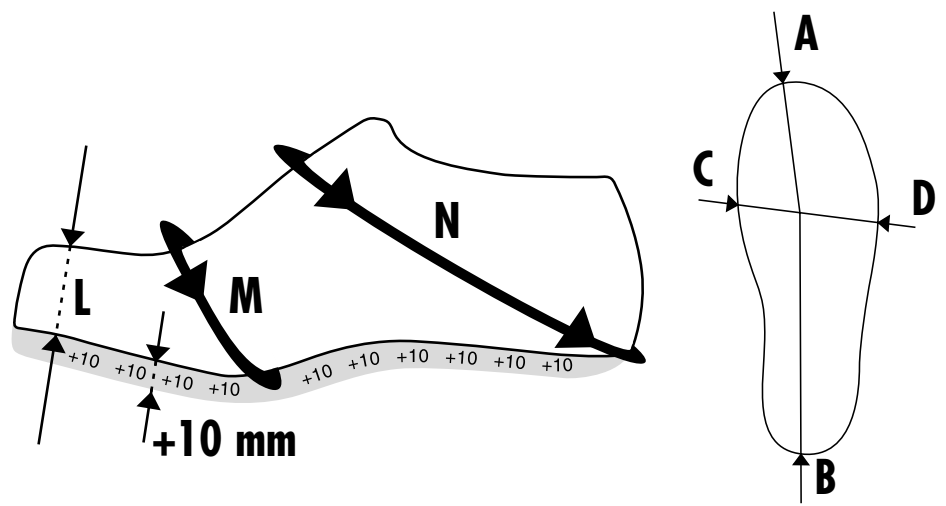

Plus 10 (+10 mm):
This last is built up by 10 mm over the entire length, so that there is room for a diabetes-adapted footbed of up to 16 mm in the LucRo shoe!