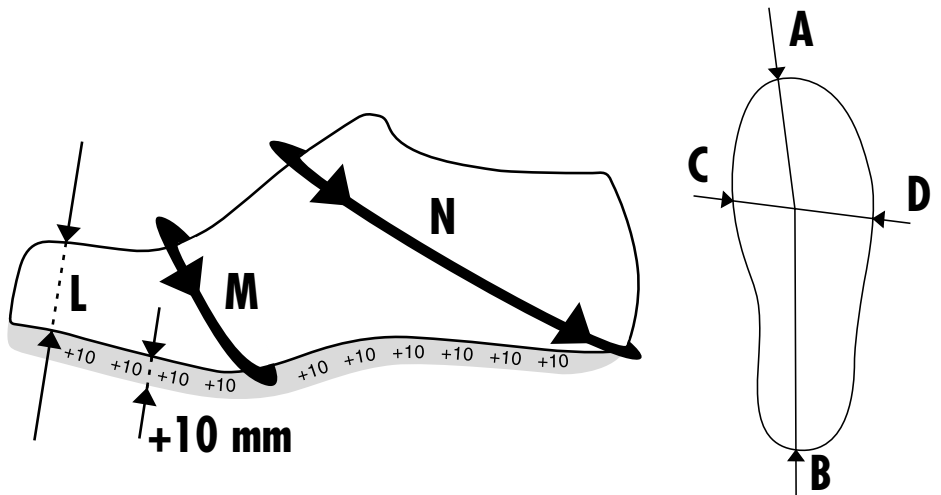

Plus 10 (+10 mm):

This last is built up by 10 mm over the entire length, so that there is room for a diabetes-adapted footbed of up to 16 mm in the LucRo shoe!