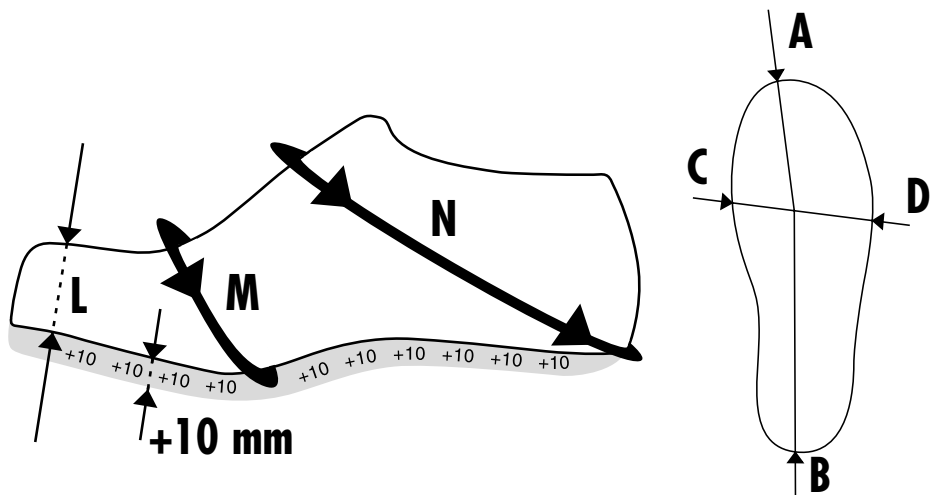

Plus 10 (+10 mm):

This last is built up by 10 mm over the entire length, so that there is room for a diabetes-adapted footbed of up to 16 mm in the LucRo shoe!