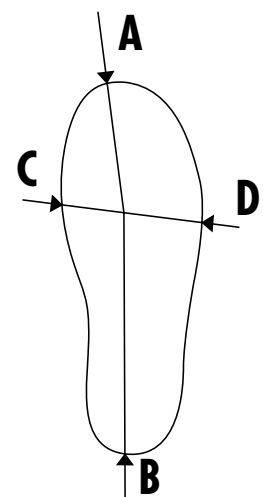

Plus 10 (+10 mm):

This last is built up by 10 mm over the entire length, so that there is room for a diabetes-adapted footbed of up to 16 mm in the LucRo shoe!