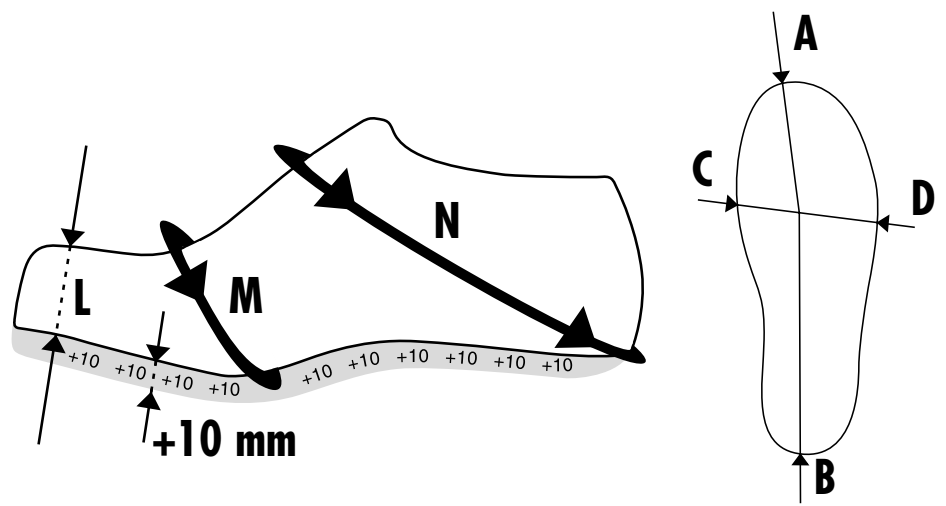

Plus 10 (+10 mm):
This last is built up by 10 mm over the entire length, so that there is room for a diabetes-adapted footbed of up to 16 mm in the LucRo shoe!