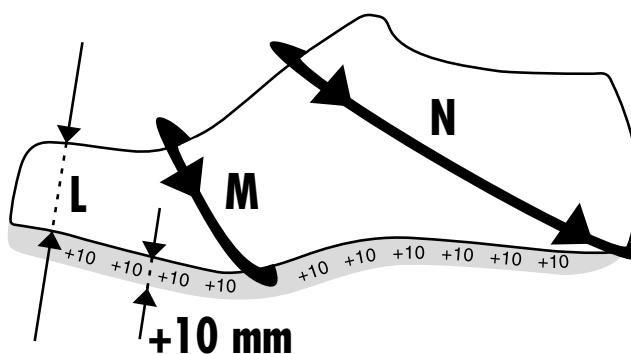

Plus 10 (+10 mm):

This last is built up by 10 mm over the entire length, so that there is room for a diabetes-adapted footbed of up to 16 mm in the LucRo shoe!